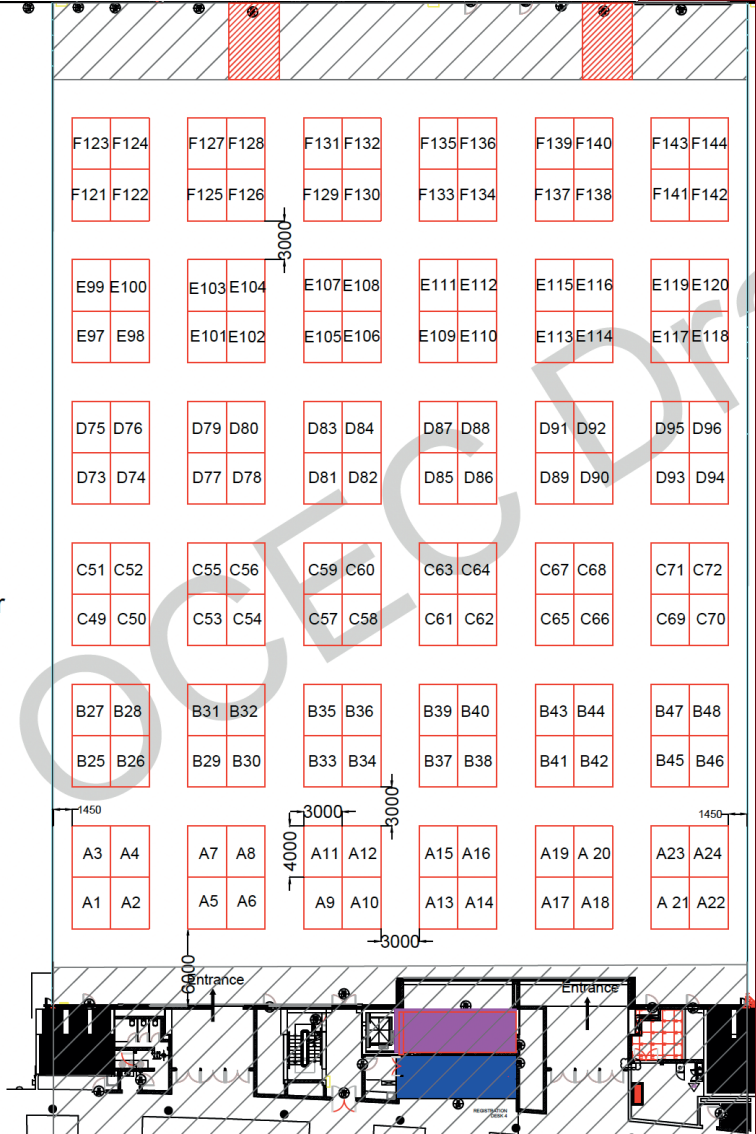

Legend :-

-  No Build Zone
-  Emergency Exit
-  Registration Counter
-  Contractor Counter
-  Catering
-  144 Stands (4x3)

# Floor Plan